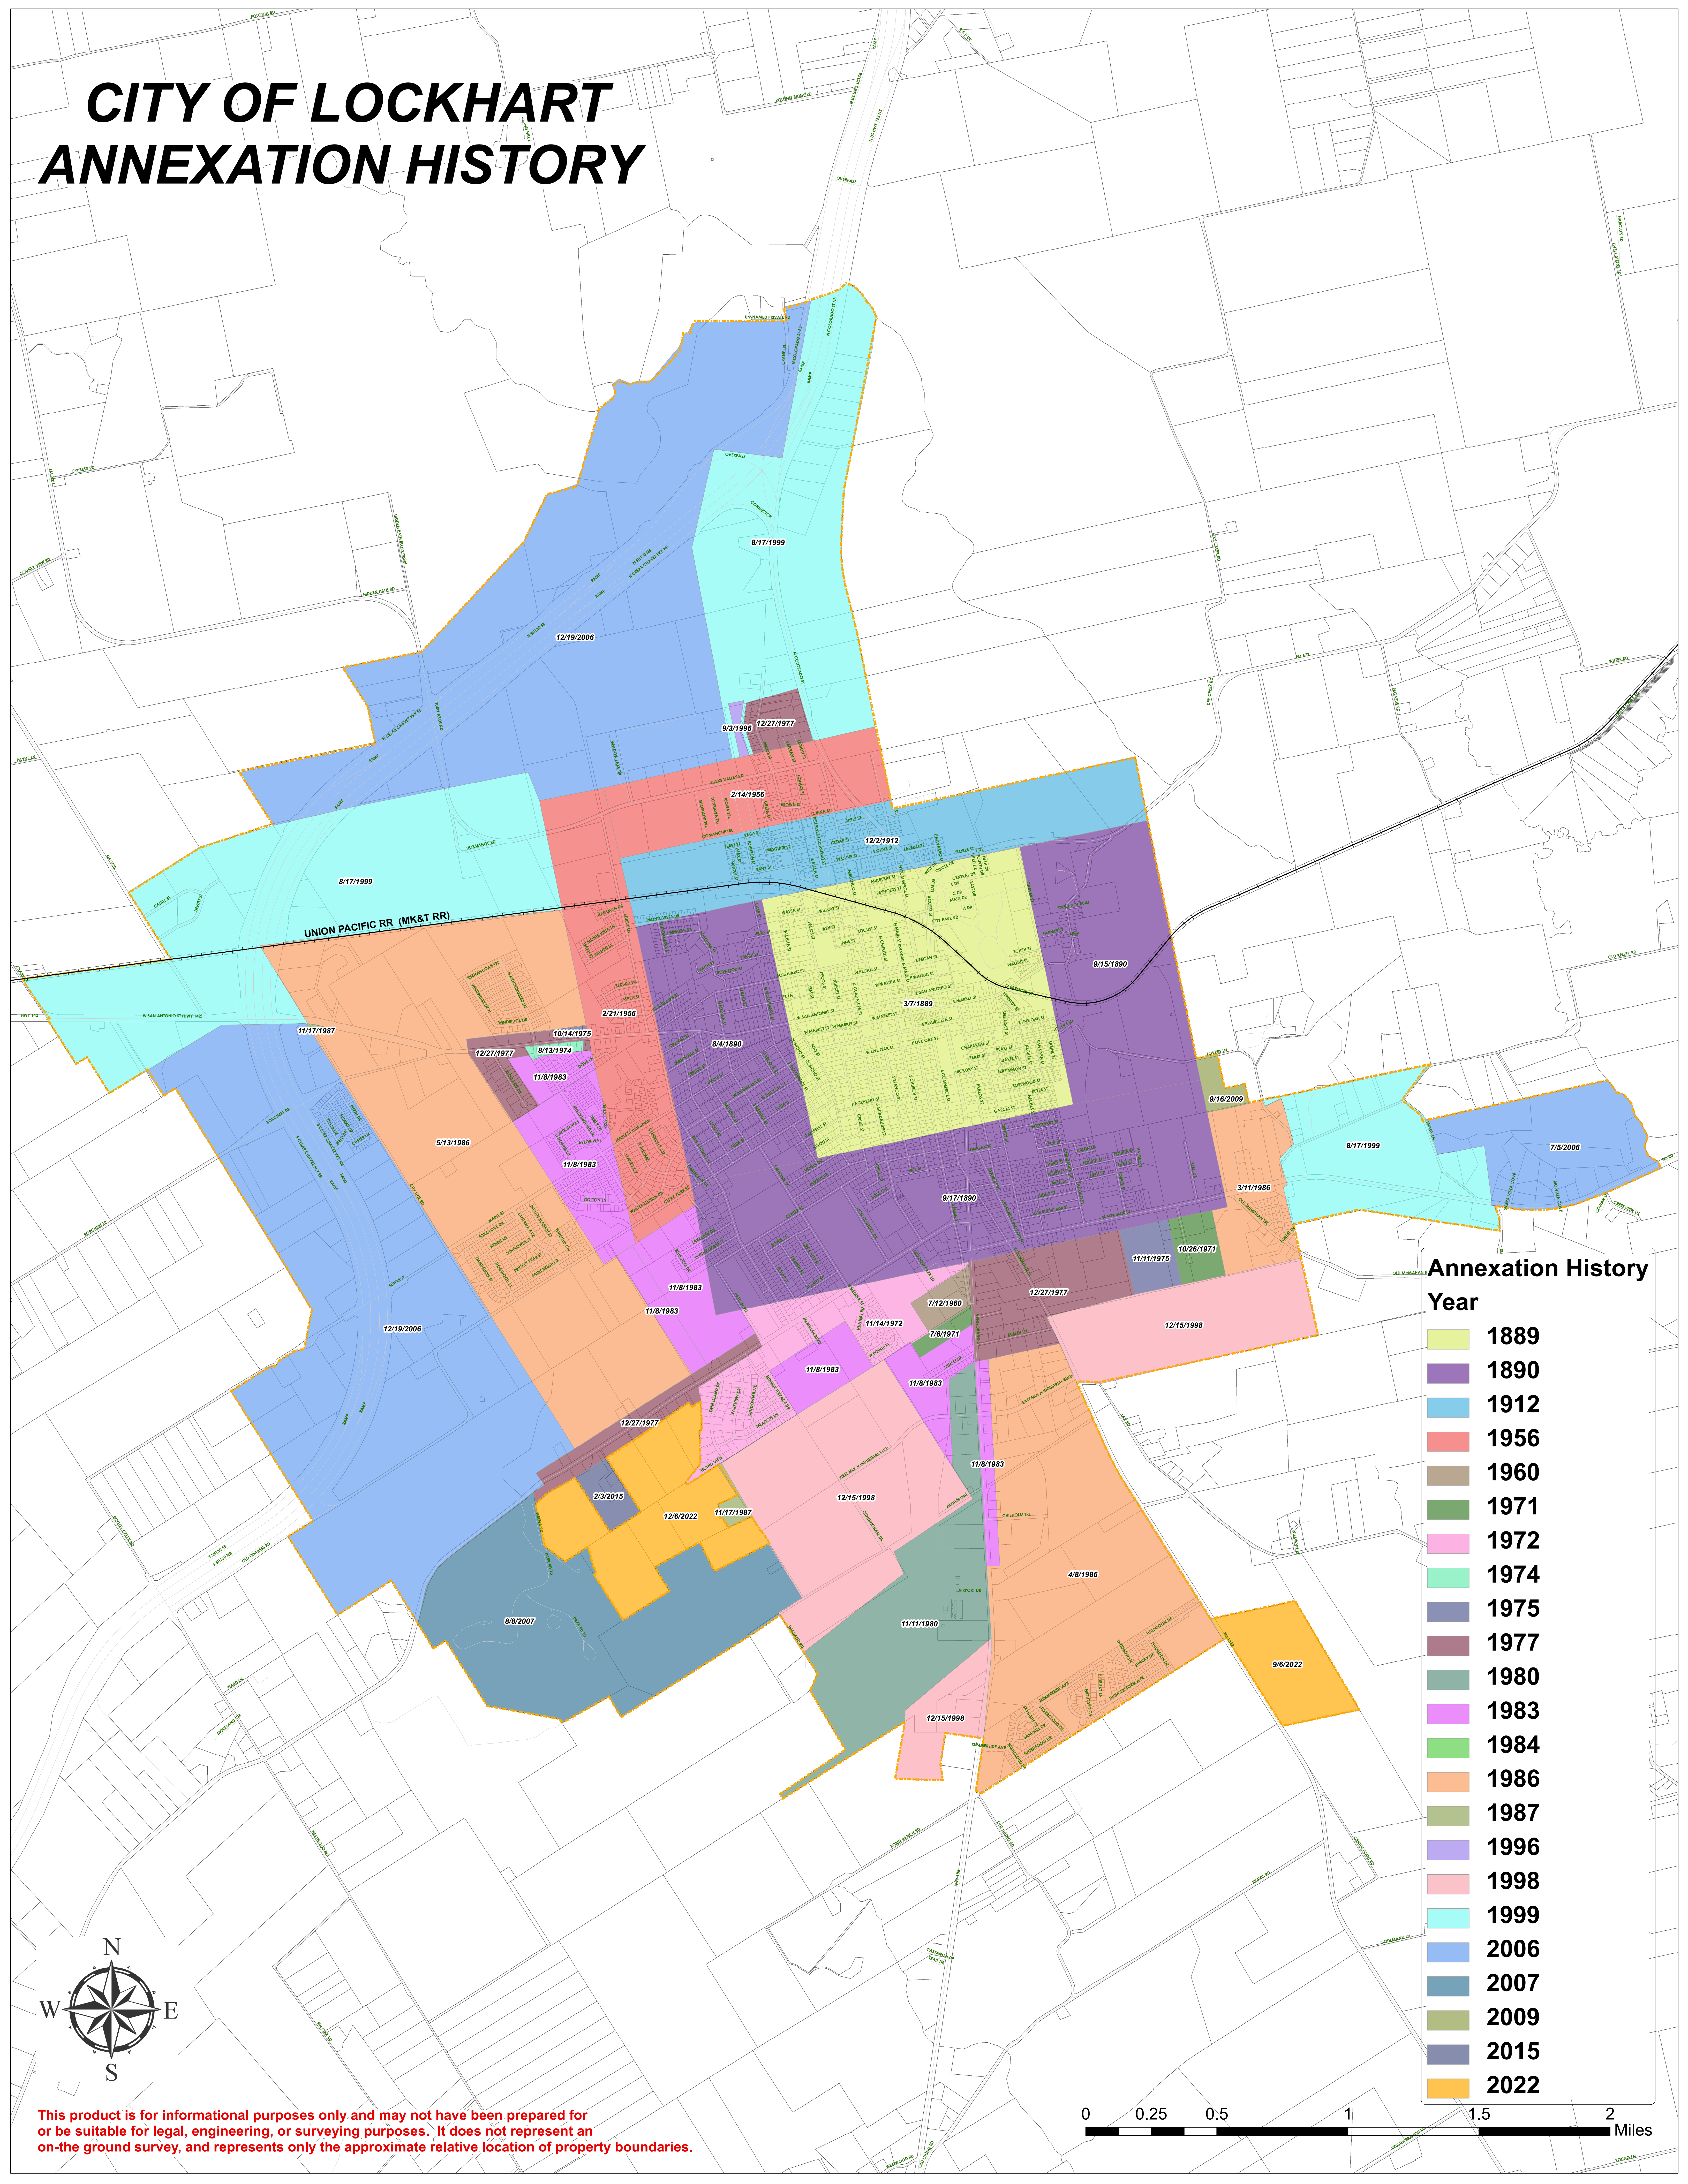

# CITY OF LOCKHART ANNEXATION HISTORY

## Annexation History

Year
1889
1890
1912
1956
1960
1971
1972
1974
1975
1977
1980
1983
1984
1986
1987
1996
1998
1999
2006
2007
2009
2015
2022

This product is for informational purposes only and may not have been prepared for or be suitable for legal, engineering, or surveying purposes. It does not represent an on-the-ground survey, and represents only the approximate relative location of property boundaries.