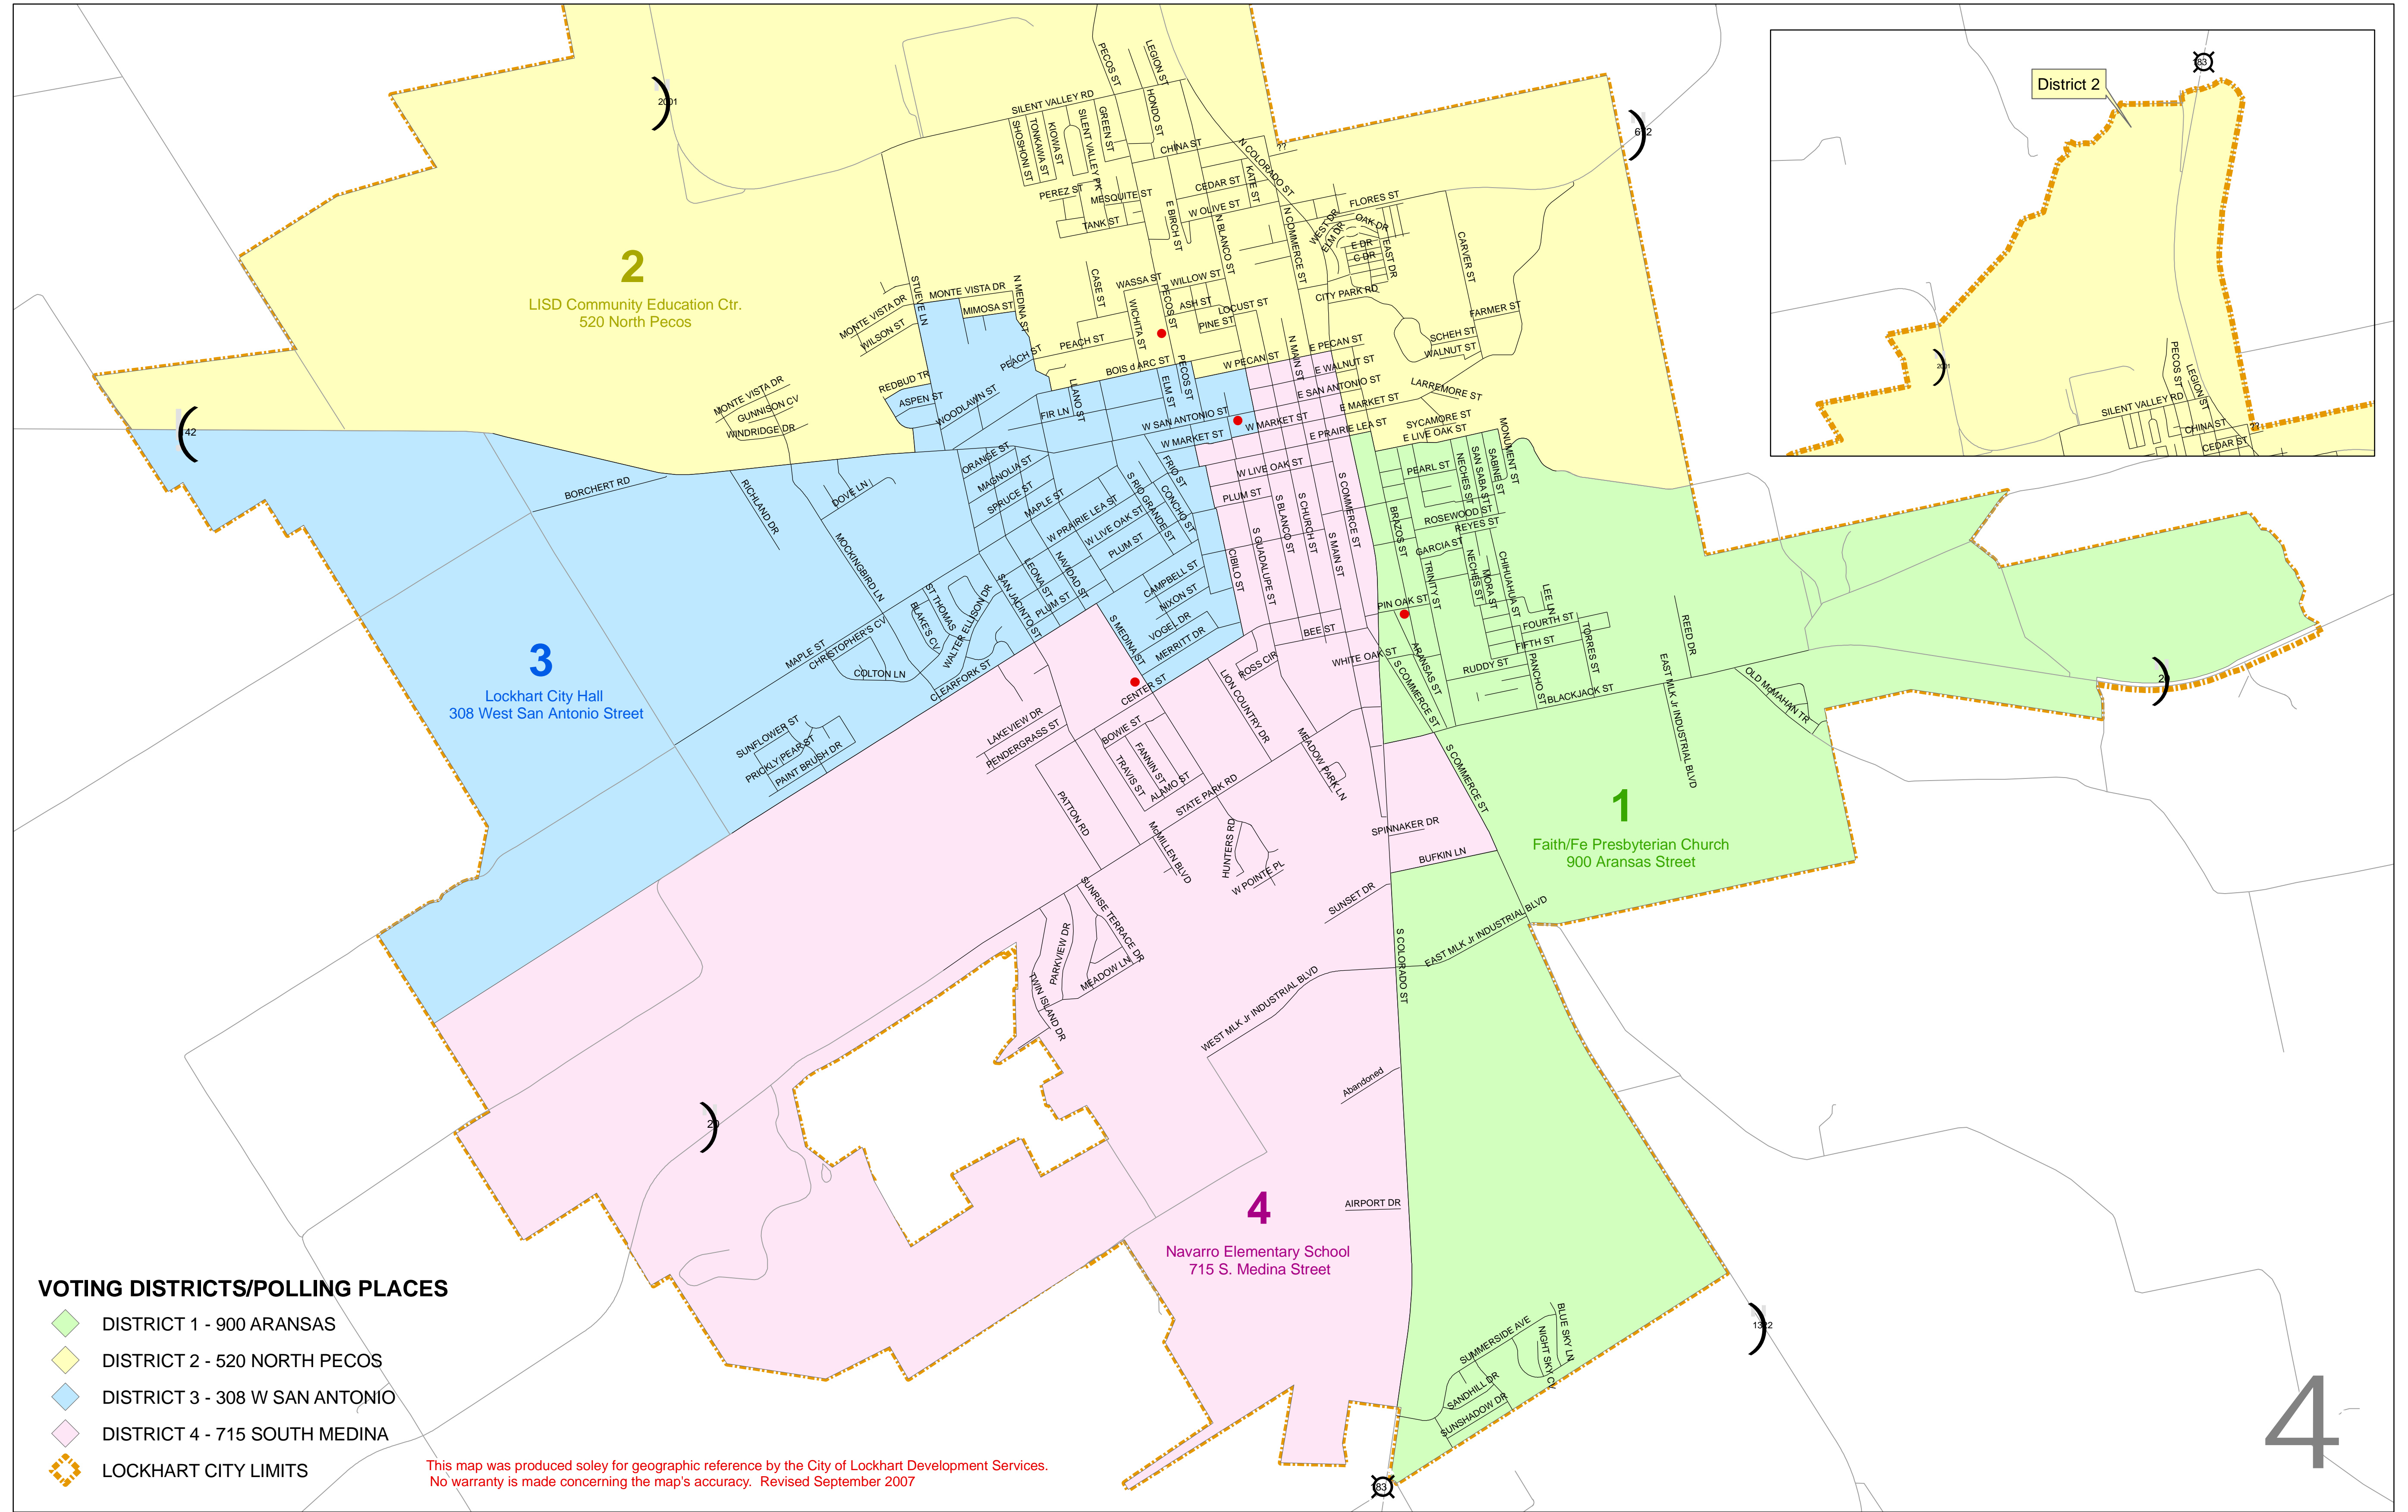

# City Council Voting District Map

- VOTING DISTRICTS/POLLING PLACES**
- ◆ DISTRICT 1 - 900 ARANSAS
  - ◆ DISTRICT 2 - 520 NORTH PECOS
  - ◆ DISTRICT 3 - 308 W SAN ANTONIO
  - ◆ DISTRICT 4 - 715 SOUTH MEDINA
  - LOCKHART CITY LIMITS

This map was produced solely for geographic reference by the City of Lockhart Development Services. No warranty is made concerning the map's accuracy. Revised September 2007

0 0.35 0.7 1.4 Miles

SOURCE: CALDWELL COUNTY APPRAISAL DISTRICT AND THE CITY OF LOCKHART  
THIS MAP IS NOT OF SURVEY QUALITY, AND SHOULD NOT BE USED FOR PURPOSES OTHER THAN SPECIFIED