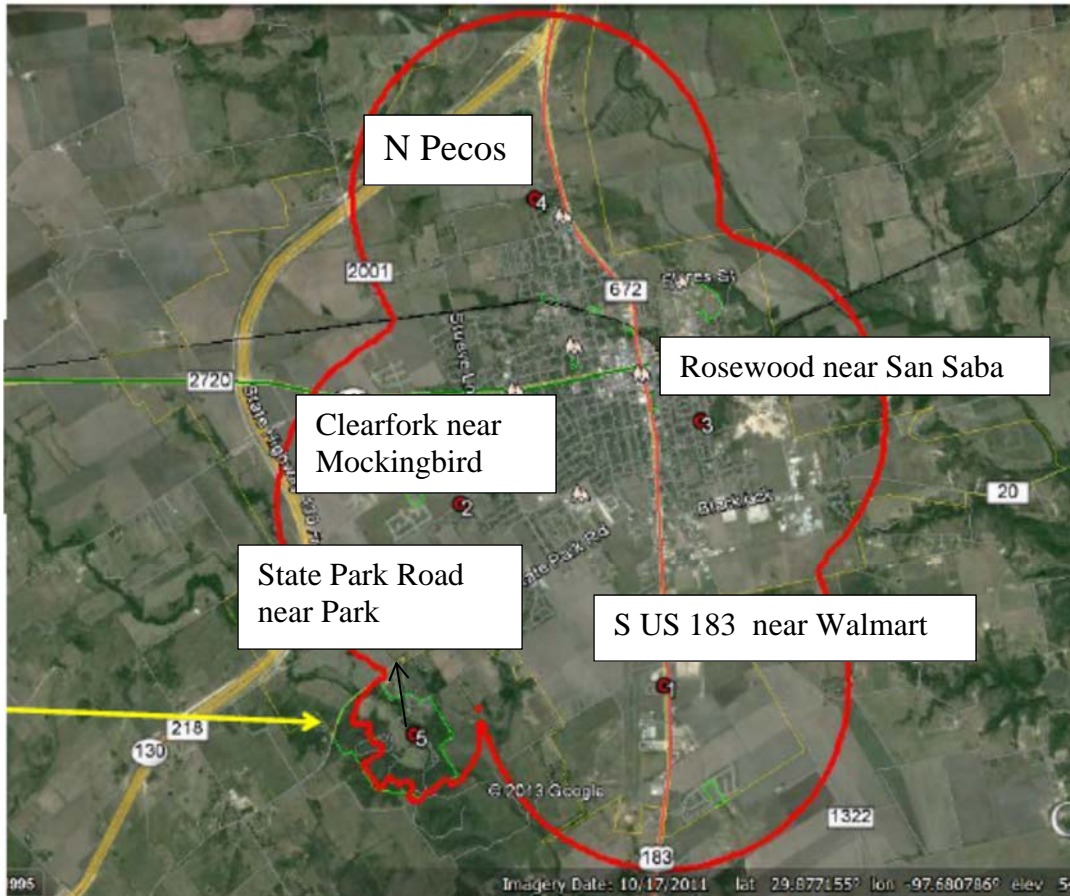

City of Lockhart, Texas
Estimated Siren Coverage

Sounds

Meaning

Siren Continuous

Tornado Warning (tornado seen in immediate area-take cover)

Wail (Long)

High winds and/or hail

Wail (Short)

Flooding imminent in low areas