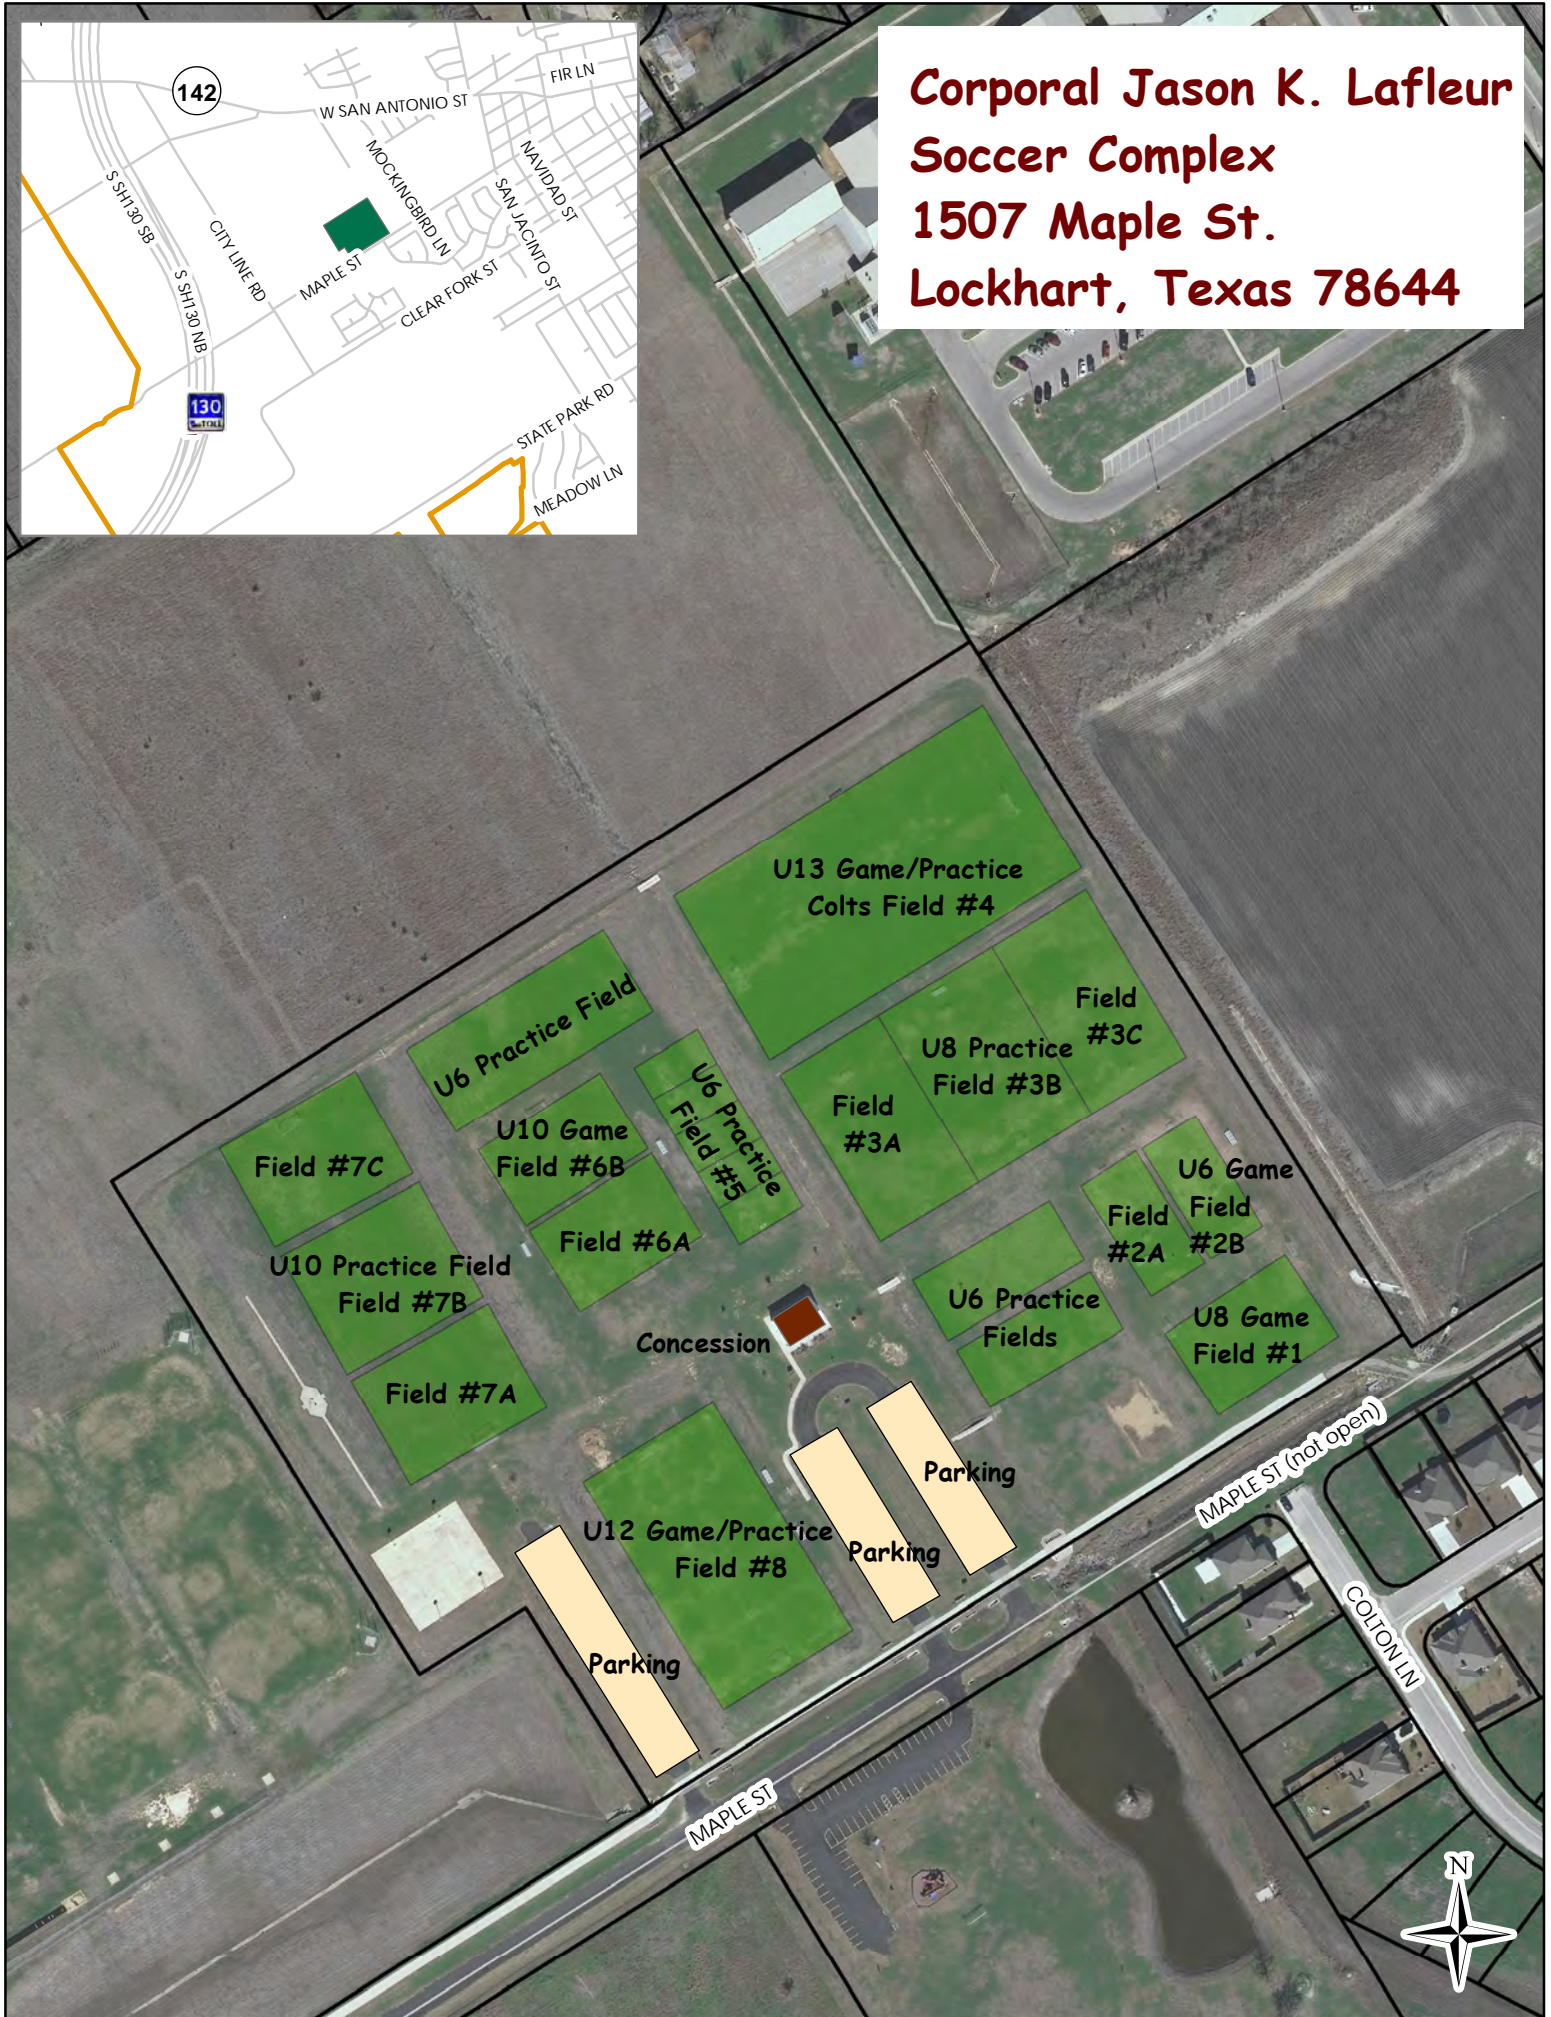

**Corporal Jason K. Lafleur  
Soccer Complex  
1507 Maple St.  
Lockhart, Texas 78644**

Field #7C

U6 Practice Field

U10 Game Field #6B

U10 Practice Field Field #7B

Field #7A

Field #6A

U6 Practice Field #5

Concession

U12 Game/Practice Field #8

Parking

U13 Game/Practice Colts Field #4

Field #3A

U8 Practice Field #3B

U6 Practice Fields

Parking

Field #3C

Field #2A

U6 Game Field #2B

U8 Game Field #1

MAPLE ST (not open)

COLTON LN

MAPLE ST